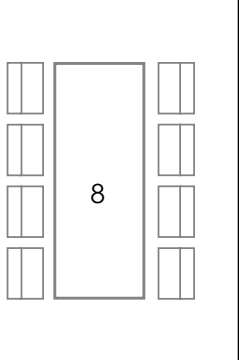

exclusive of terrace
180ppl sit-down, 350ppl reception

CONTACT

Amy Huddle
Groups & Events Manager
604 932 4540
amy.huddle@toptable.ca

araxi.com

OYSTER BAR + LOUNGE

DINING ROOM

TERRACE

WINE ROOM

DINING ROOM
150ppl sit-down, 200ppl reception

RESTAURANT
ENTRANCE
+ PATIO
↑

ENTRANCE TO
OYSTER BAR + LOUNGE
→

WINE ROOM

SEMI PRIVATE WINE ROOM

18ppl sit-down

25ppl reception