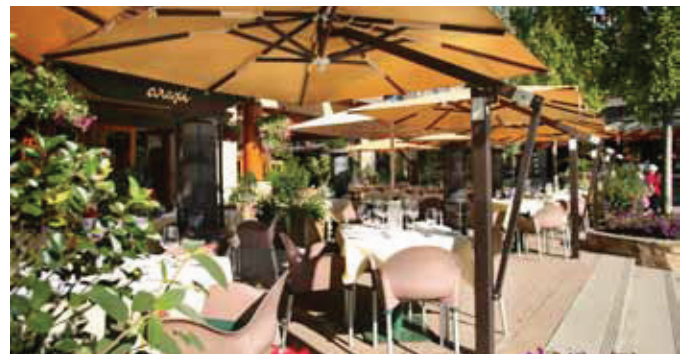

araxi

THE BEST OF NEARBY FIELDS, PASTURES
AND PRISTINE WATERS

LOCATION

4222 Village Square
Whistler, BC
V0N 1B4
Canada

CAPACITIES

Dining Room

exclusive of wine room, lounge and terrace
150ppl sit-down, 200ppl reception

Terrace (weather dependent)

64ppl sit-down, 150ppl reception

Semi Private Wine Room

18ppl sit-down, 25ppl reception

Oyster Bar + Lounge

16ppl sit-down, 60ppl reception

Interior Restaurant (includes wine room, oyster bar + lounge)

exclusive of terrace
180ppl sit-down, 350ppl reception

CONTACT

Amy Huddle
Groups & Events Manager
604 932 4540
amy.huddle@toptable.ca

araxi.com

OYSTER BAR + LOUNGE

DINING ROOM

TERRACE

WINE ROOM

DINING ROOM
150ppl sit-down, 200ppl reception

RESTAURANT
ENTRANCE
+ PATIO
↑

ENTRANCE TO
OYSTER BAR + LOUNGE
→

WINE ROOM

SEMI PRIVATE WINE ROOM

18ppl sit-down

25ppl reception