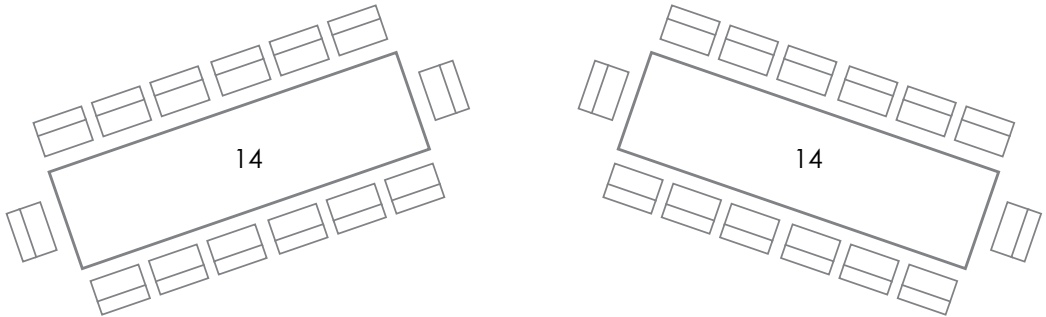

Terrace (weather dependent)

64ppl sit-down, 150ppl reception

Semi Private Wine Room

18ppl sit-down, 25ppl reception

Oyster Bar + Lounge

16ppl sit-down, 60ppl reception

Interior Restaurant (includes wine room, oyster bar + lounge)

exclusive of terrace
180ppl sit-down, 350ppl reception

CONTACT

Amy Huddle
Groups & Events Manager
604 932 4540
amy.huddle@toptable.ca

araxi.com

OYSTER BAR + LOUNGE

DINING ROOM

TERRACE

WINE ROOM

DINING ROOM
150ppl sit-down, 200ppl reception

RESTAURANT
ENTRANCE
+ PATIO
↑

ENTRANCE TO
OYSTER BAR + LOUNGE
→

WINE ROOM

SEMI PRIVATE WINE ROOM

18ppl sit-down

25ppl reception