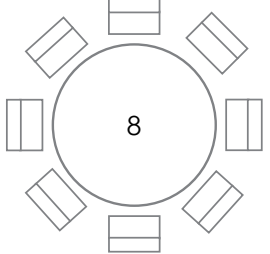

Terrace (weather dependent)

64ppl sit-down, 150ppl reception

Semi Private Wine Room

18ppl sit-down, 25ppl reception

Oyster Bar + Lounge

16ppl sit-down, 60ppl reception

Interior Restaurant (includes wine room, oyster bar + lounge)

exclusive of terrace
180ppl sit-down, 350ppl reception

CONTACT

Amy Huddle
Groups & Events Manager
604 932 4540
amy.huddle@toptable.ca

araxi.com

OYSTER BAR + LOUNGE

DINING ROOM

TERRACE

WINE ROOM

DINING ROOM
150ppl sit-down, 200ppl reception

RESTAURANT
ENTRANCE
+ PATIO
↑

ENTRANCE TO
OYSTER BAR + LOUNGE
→

WINE ROOM

SEMI PRIVATE WINE ROOM

18ppl sit-down

25ppl reception