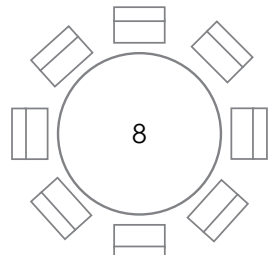

Terrace (weather dependent)

64ppl sit-down, 150ppl reception

Semi Private Wine Room

18ppl sit-down, 25ppl reception

Oyster Bar + Lounge

16ppl sit-down, 60ppl reception

Interior Restaurant (includes wine room, oyster bar + lounge)

exclusive of terrace
180ppl sit-down, 350ppl reception

CONTACT

Amy Huddle
Groups & Events Manager
604 932 4540
amy.huddle@toptable.ca

araxi.com

OYSTER BAR + LOUNGE

DINING ROOM

TERRACE

WINE ROOM

DINING ROOM
150ppl sit-down, 200ppl reception

RESTAURANT
ENTRANCE
+ PATIO
↑

ENTRANCE TO
OYSTER BAR + LOUNGE
→

WINE ROOM

SEMI PRIVATE WINE ROOM

18ppl sit-down

25ppl reception